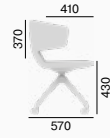

FP,F95

10 kg

FP,F95-BL

FP,F90

10 kg

FP,F90-BL

FP,F75-N6

13 kg

FP,F75-N6

FP,F37-N6

14 kg

FP,F37-N6