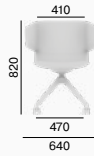

FP,F95

10 kg

FP,F95-BL

FP,F90

10 kg

FP,F90-BL

FP,F75-N6

13 kg

FP,F75-N6

FP,F37-N6

14 kg

FP,F37-N6